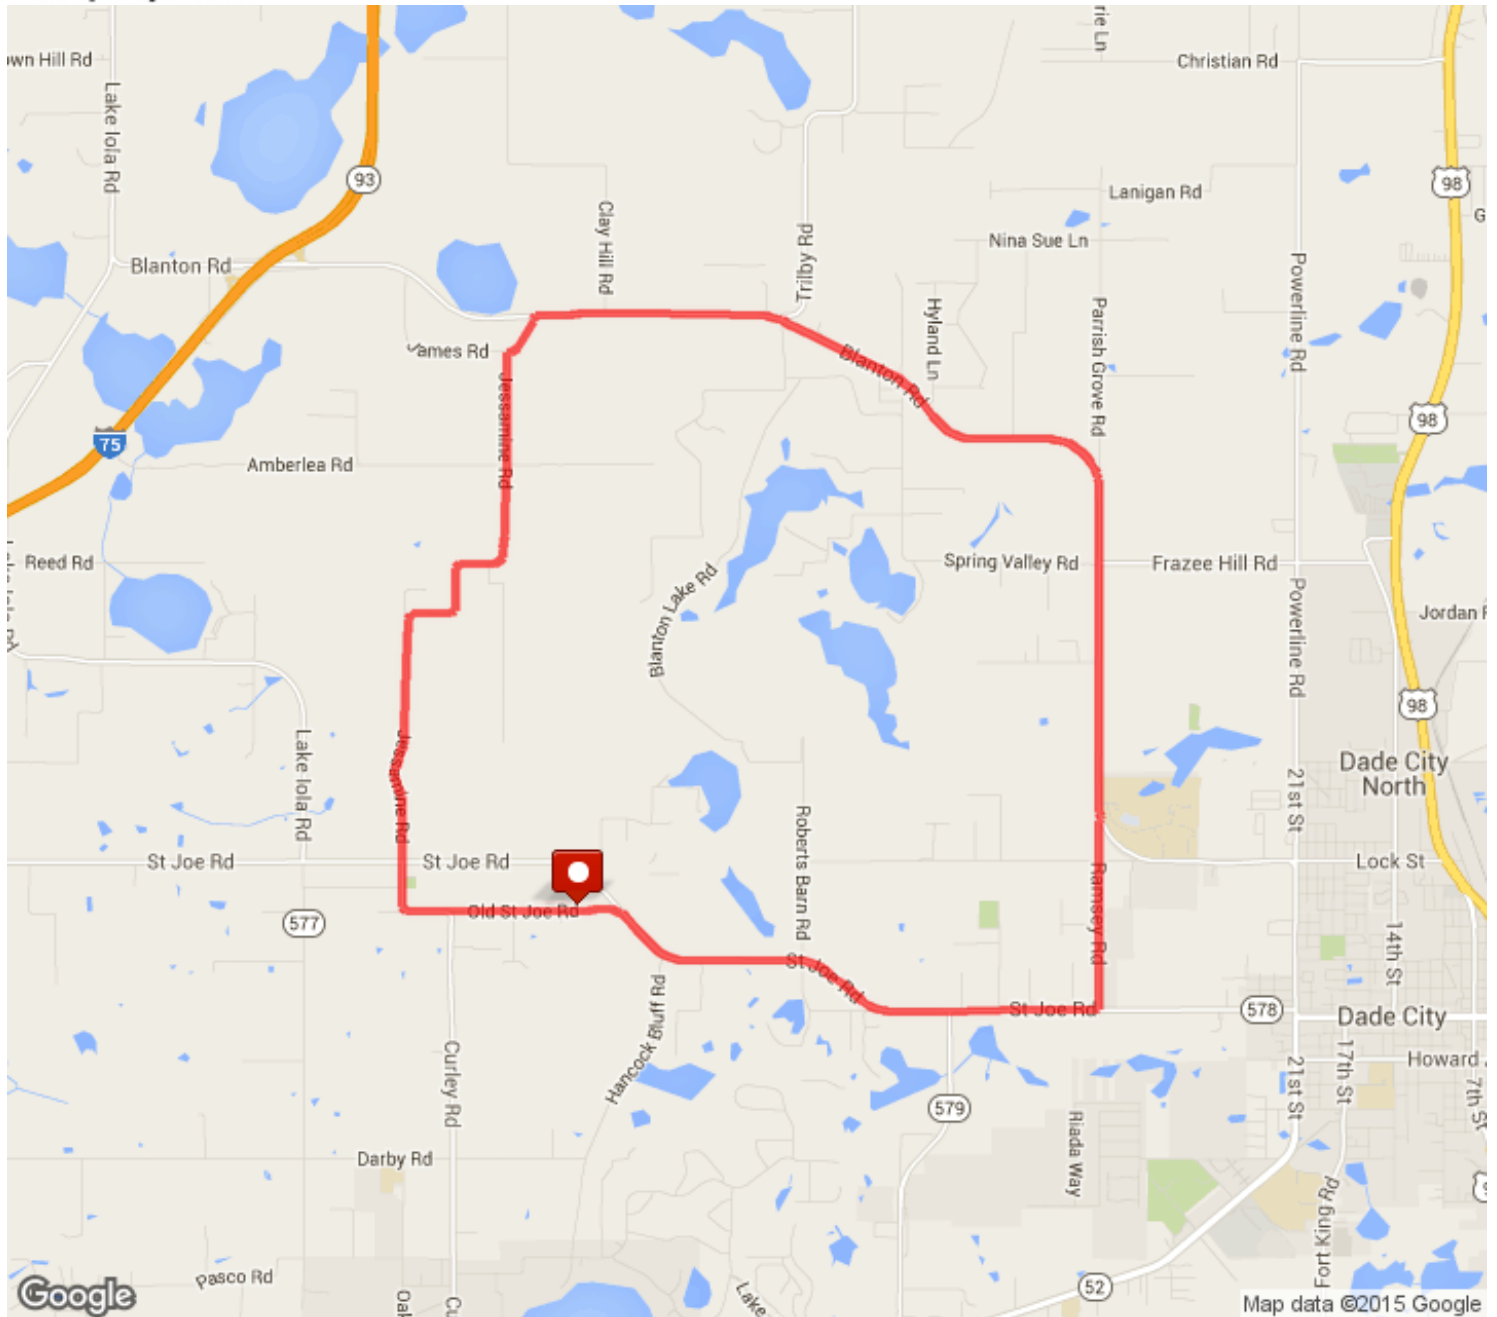

San Antonio Road Race  
Distance: 13.1 mi  
Elevation: 542.46 ft (Max: 280.91 ft)

mapmyride

Copyright (c) 2015 MapMyFitness Inc.