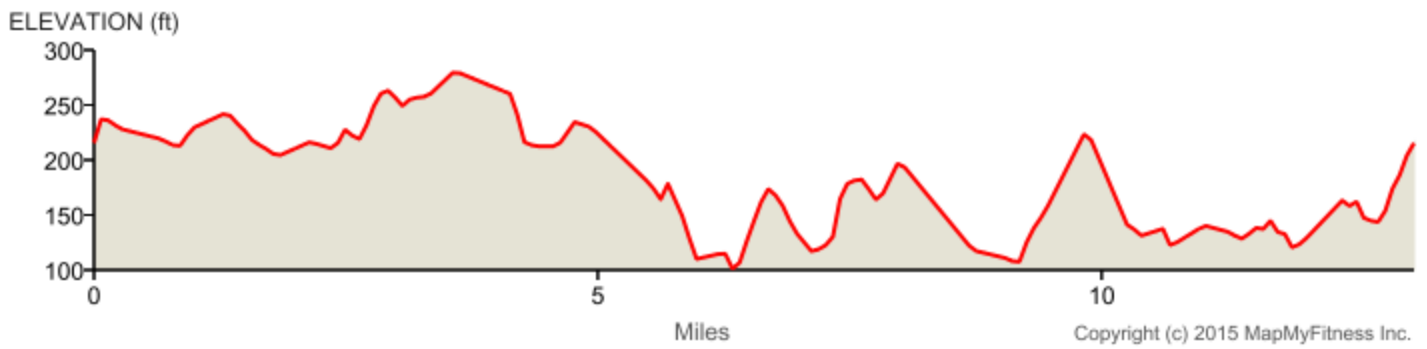

San Antonio Road Race  
Distance: 13.1 mi  
Elevation: 542.46 ft (Max: 280.91 ft)

mapmyride

Copyright (c) 2015 MapMyFitness Inc.