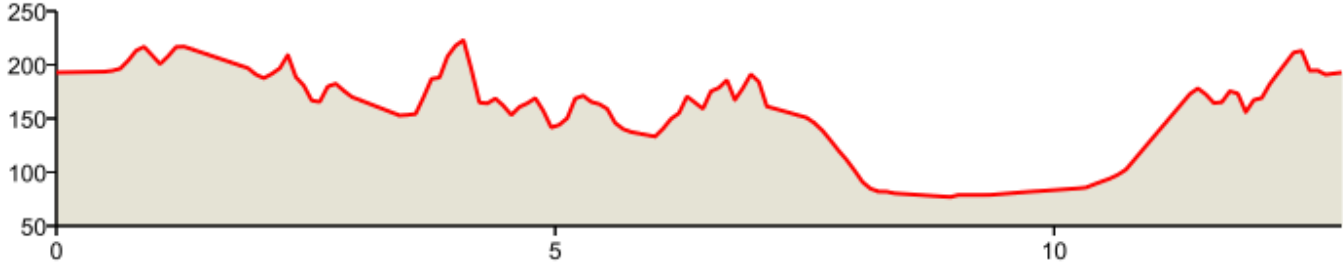

2016 Swamp RR
Distance: 12.88 mi
Elevation: 349.8 ft (Max: 223.03 ft)

mapmyride

ELEVATION (ft)

Miles

Copyright (c) 2016 MapMyFitness Inc.