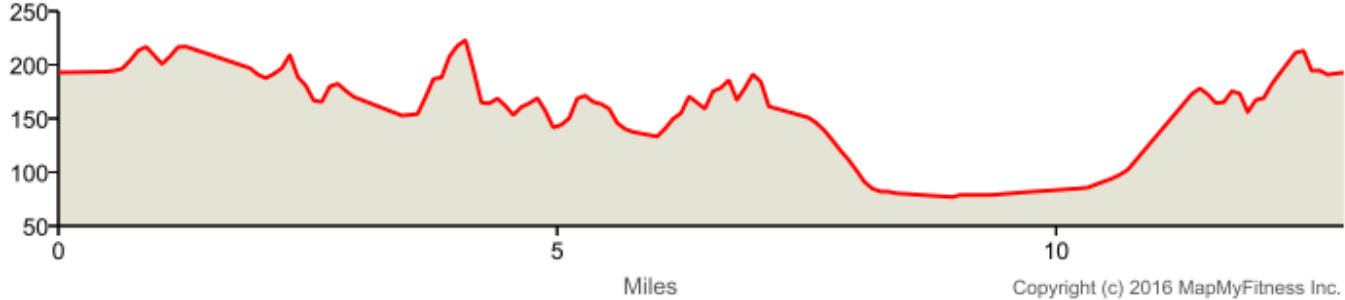

2016 Swamp RR
Distance: 12.88 mi
Elevation: 349.8 ft (Max: 223.03 ft)

mapmyride

ELEVATION (ft)

Copyright (c) 2016 MapMyFitness Inc.