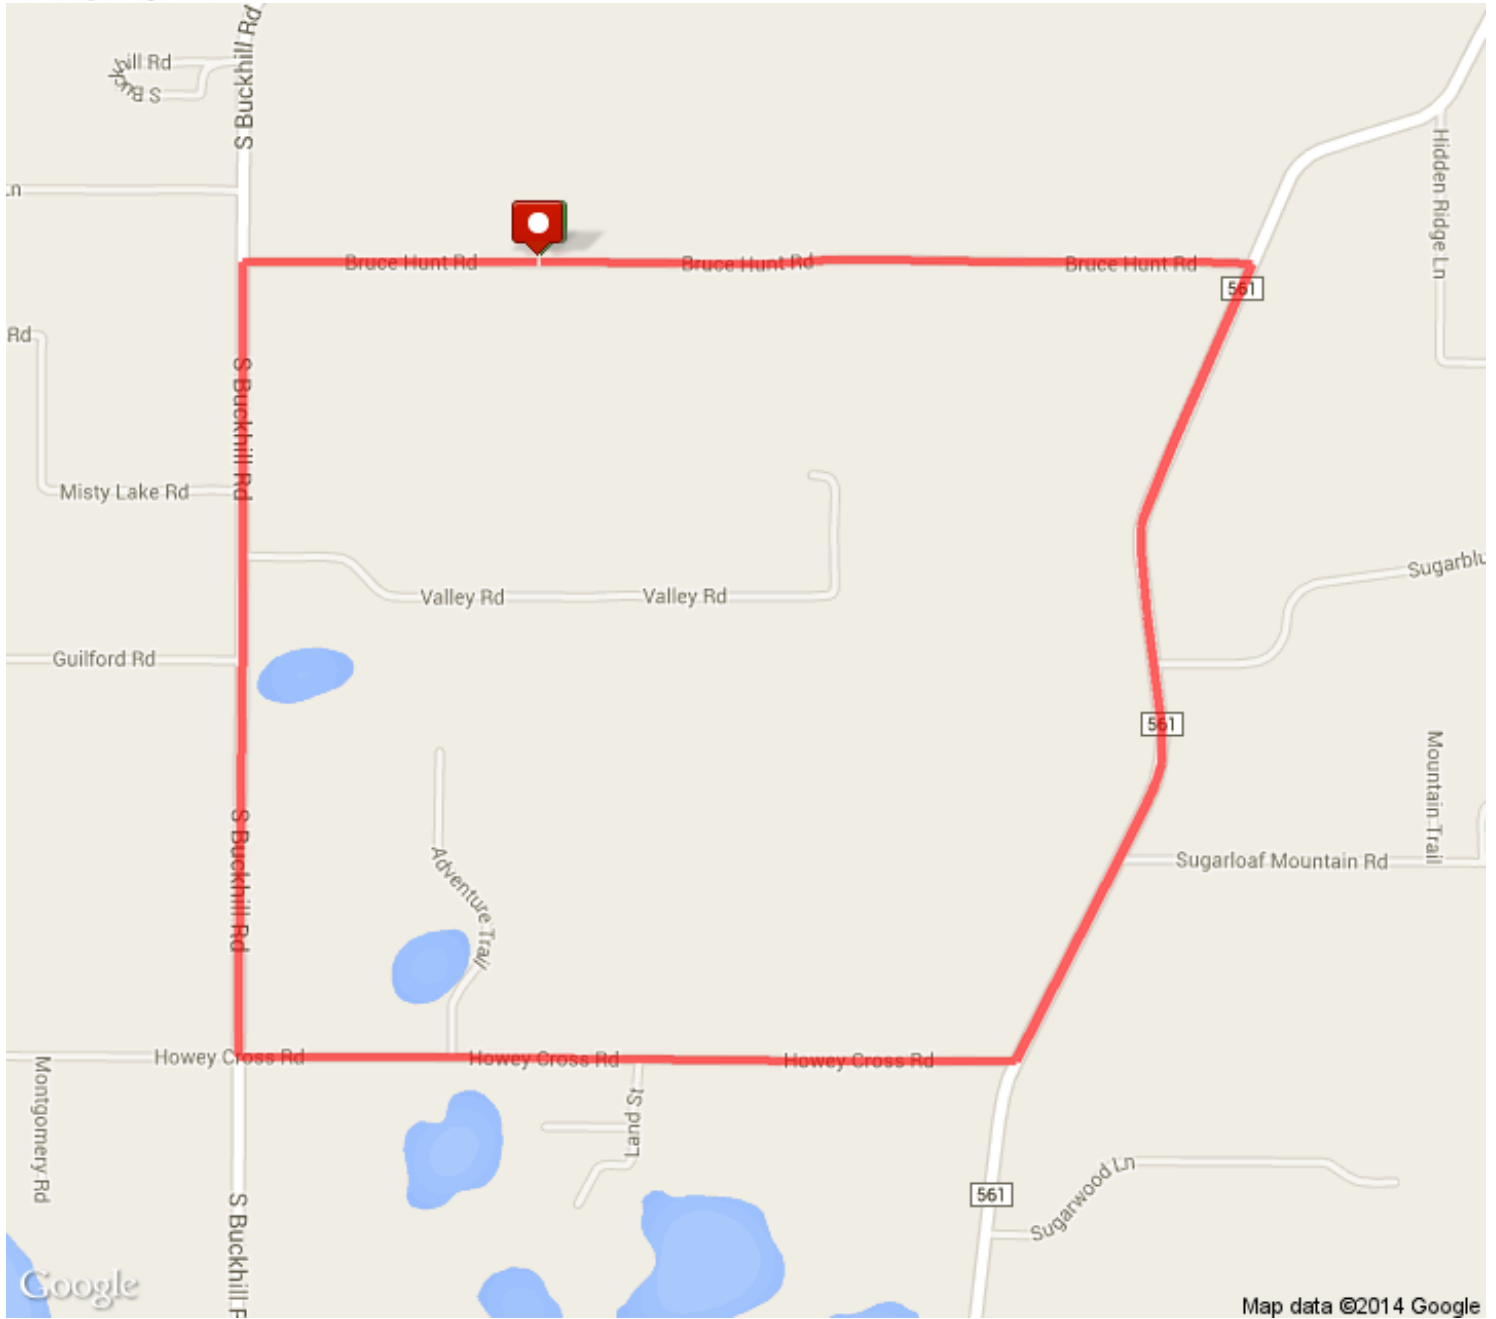

Real Campione
Distance: 4.35 mi
Elevation: 185.58 ft {Max: 221.06 ft}

mapmyride

ELEVATION (ft)

Copyright (c) 2014 MapMyFitness Inc.