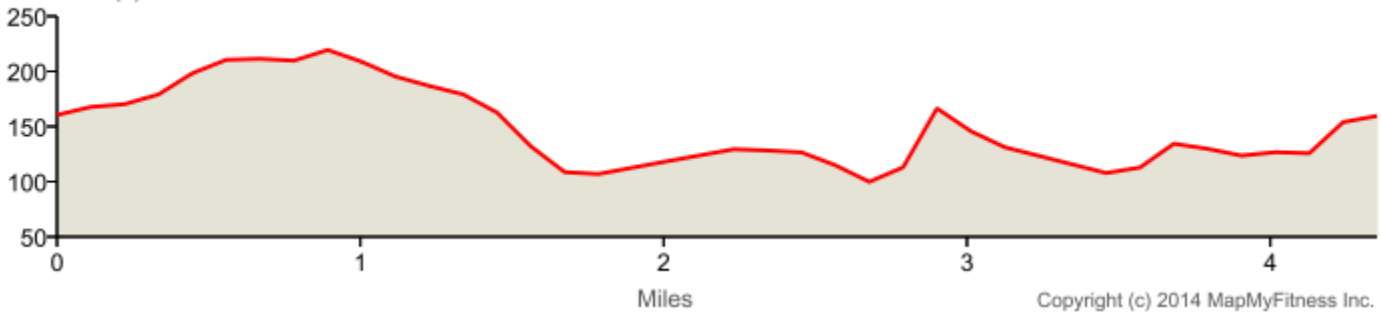

Real Campione
Distance: 4.35 mi
Elevation: 185.58 ft {Max: 221.06 ft}

mapmyride

ELEVATION (ft)

Copyright (c) 2014 MapMyFitness Inc.