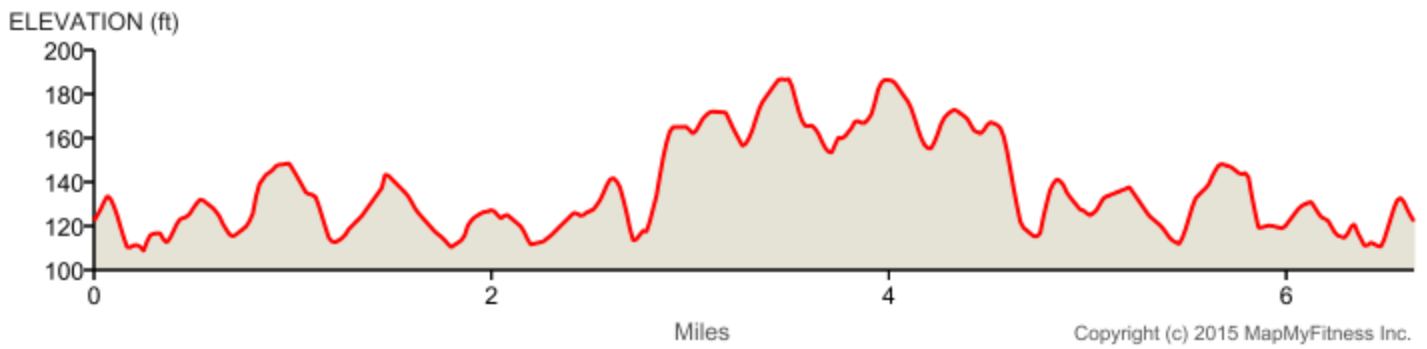

Lake Louisa TT  
Distance: 6.64 mi  
Elevation: 234.61 ft (Max: 186.98 ft)

mapmyride

Copyright (c) 2015 MapMyFitness Inc.