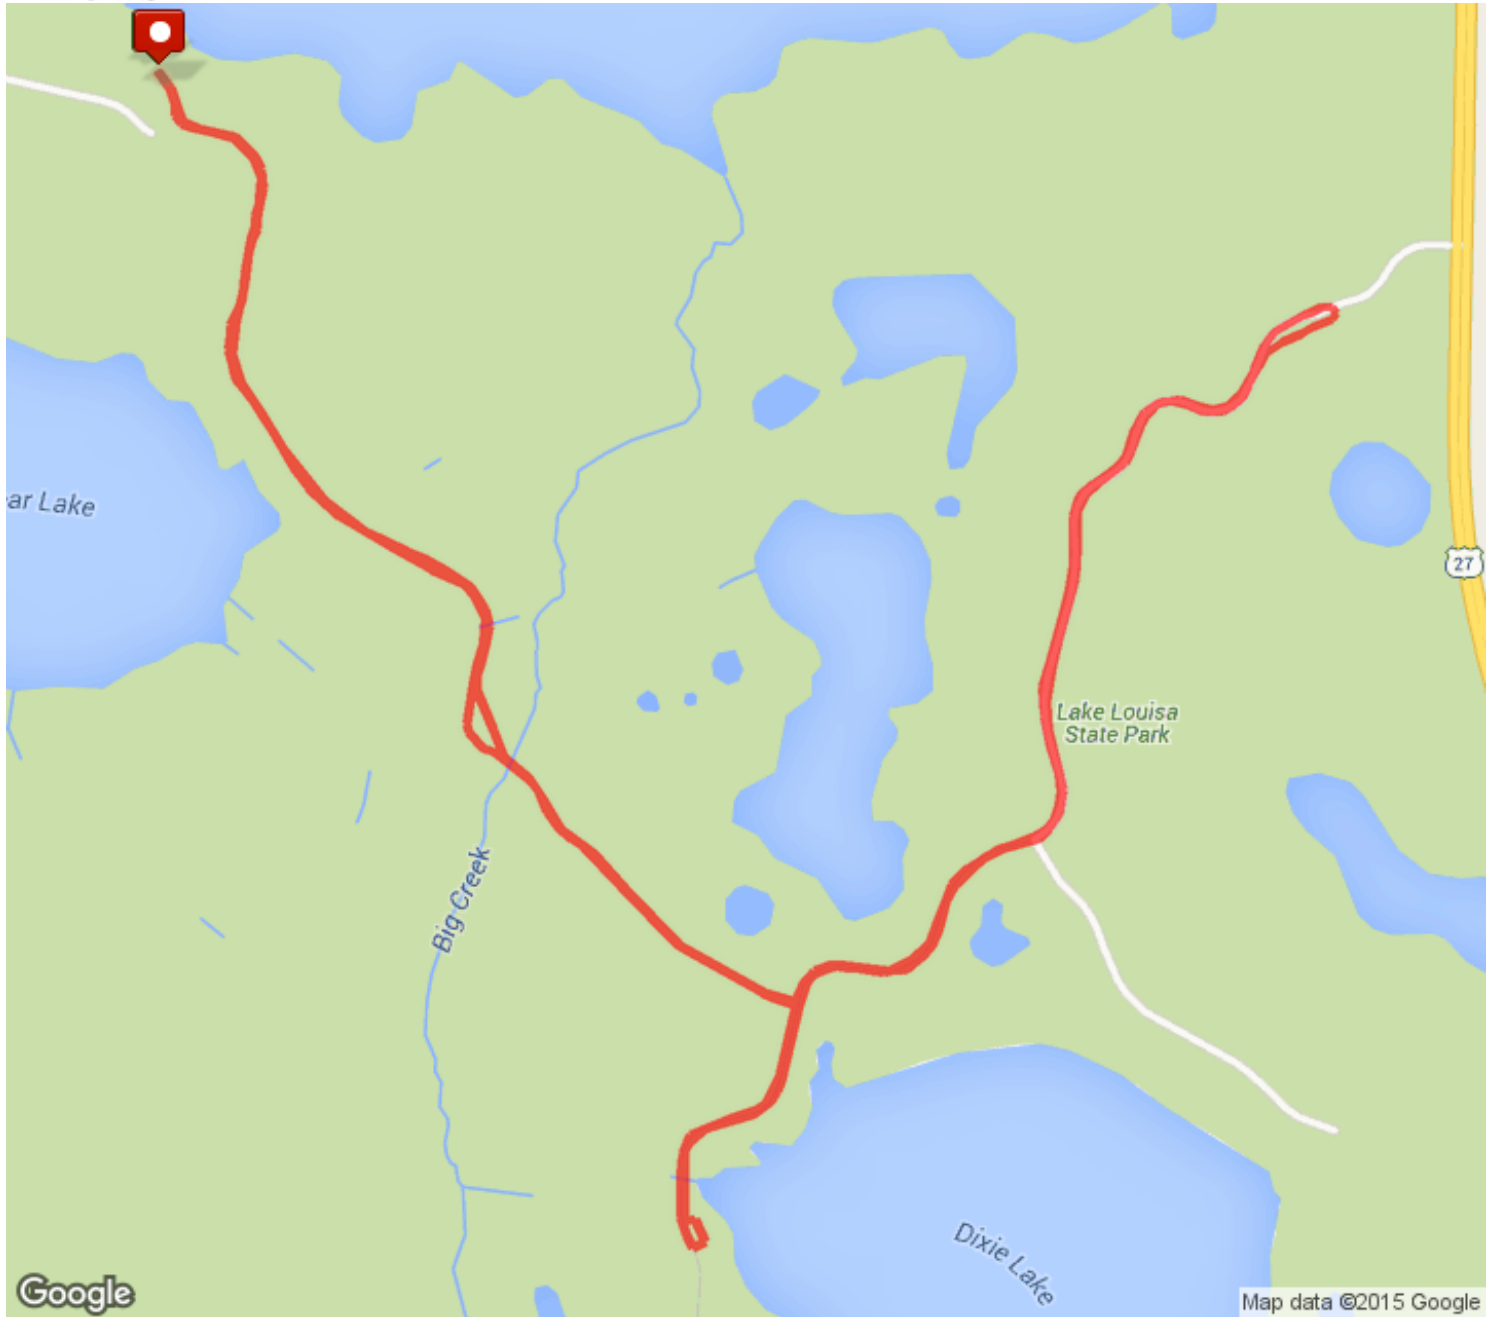

Lake Louisa TT  
Distance: 6.64 mi  
Elevation: 234.61 ft (Max: 186.98 ft)

mapmyride

Copyright (c) 2015 MapMyFitness Inc.