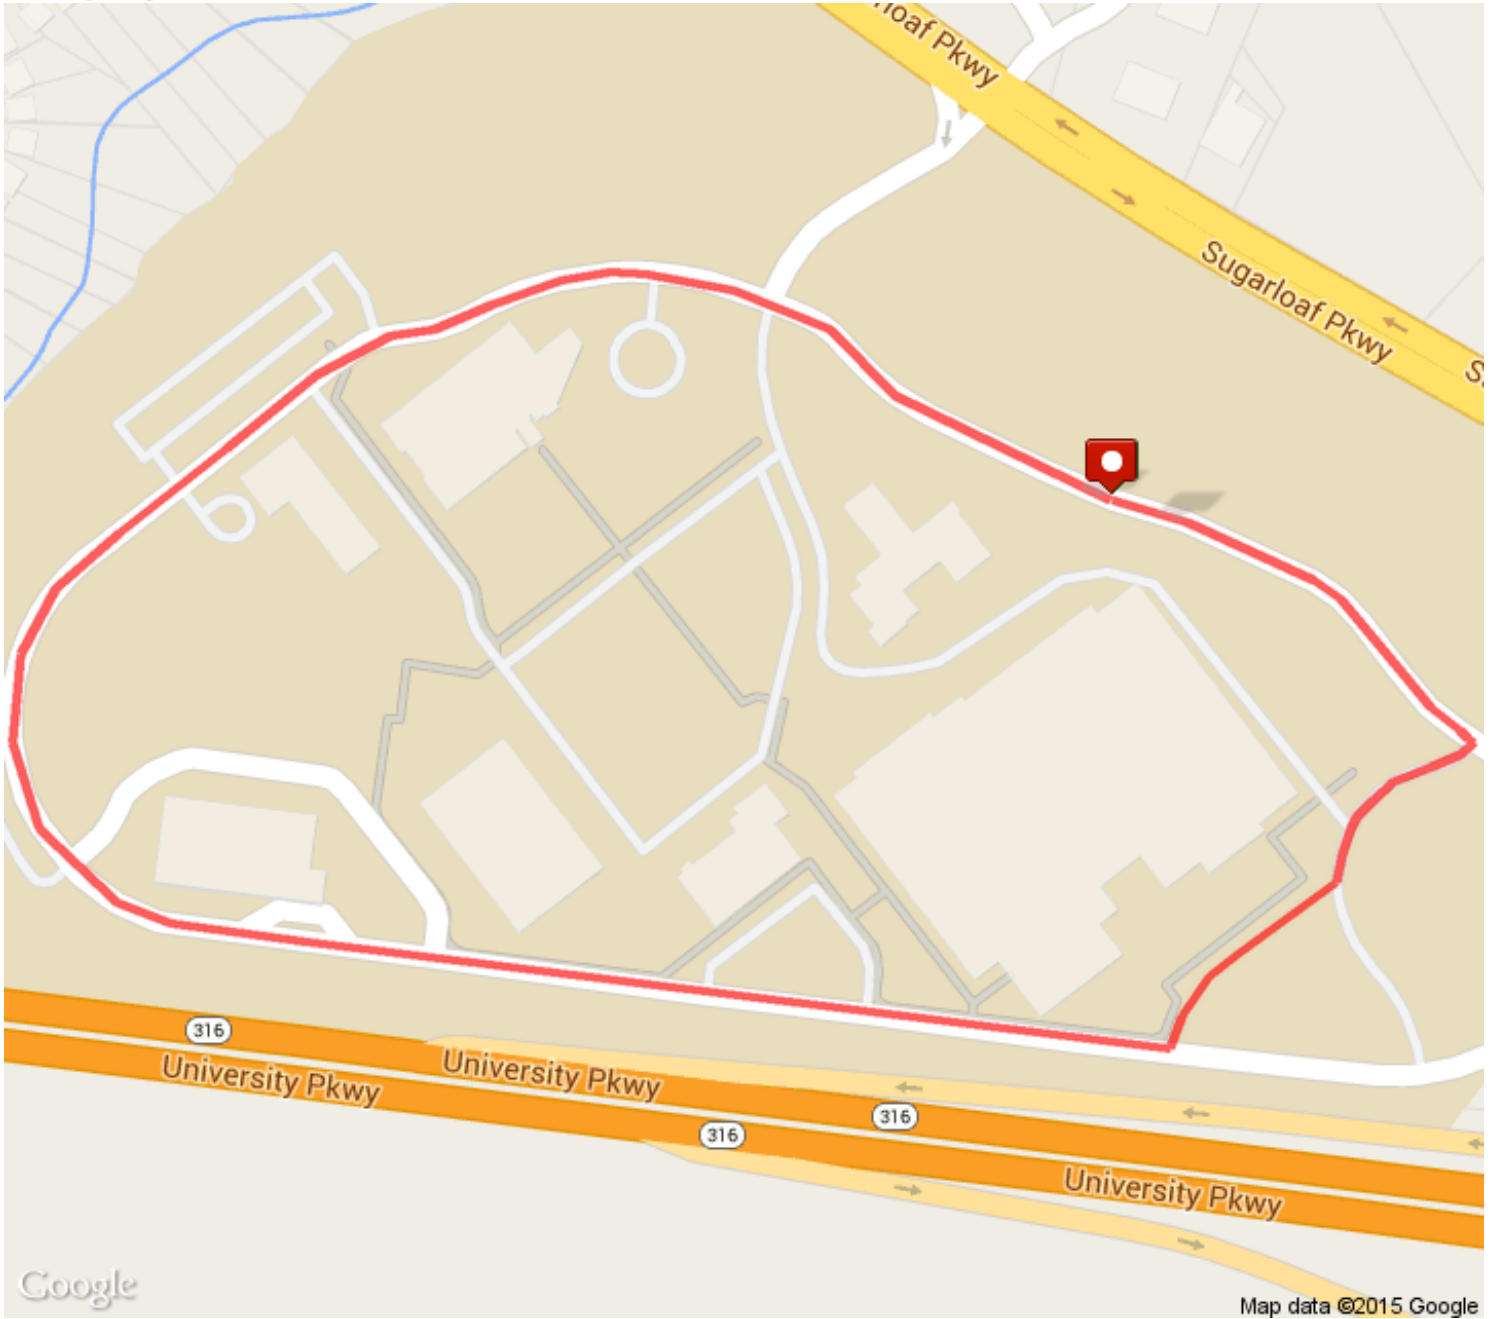

Gwinnett Technical College  
Distance: 1.06 mi  
Elevation: 31.02 ft (Max: 1,002.69 ft)

mapmyride

MapMyRide • <http://mapmyride.com/routes/view/644312062>